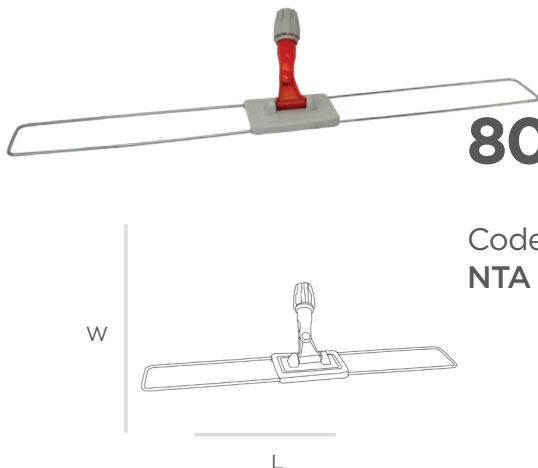

80 CM

Code:
NTA 800

W	9 cm
L	80 cm
kg	0,387 kg

W	42 cm	M 3	0,067 m3
L	80 cm	Koli İçi Adeti Inside The Box	
H	20 cm	30	
kg	12,2 kg		

20 ft Load	447 BOX
40 ft Load	985 BOX
40 h ft Load	1044 BOX
Standart Truck Load	1343 BOX

* The accessories on the models shown may differ from those on the models sold.